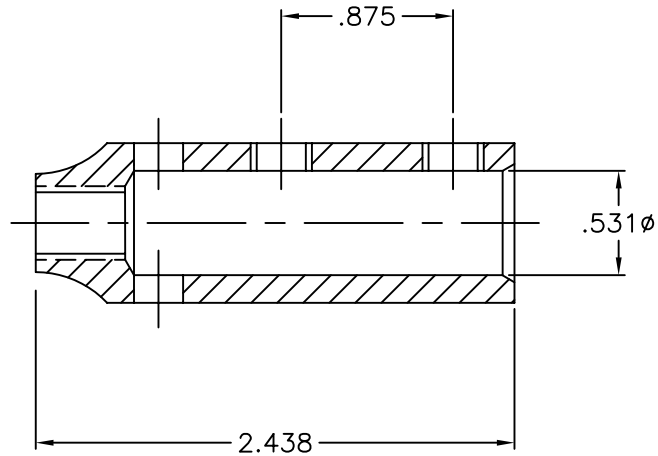

THIS DOCUMENT AND THE CONTENTS THEREOF IS THE PROPERTY OF HARGER INC., AND IS FURNISHED TO YOU FOR INFORMATION ONLY. THE INFORMATION CONTAINED HEREIN IS CONFIDENTIAL AND OF A PROPRIETARY NATURE AND MUST NOT BE DISCLOSED TO THIRD PARTIES WITHOUT THE EXPRESS WRITTEN APPROVAL OF HARGER INC.

LET	REVISION	DATE	BY
TOLERANCES UNLESS NOTED:			
	FRACTIONAL	+/- 1/64	
	.00	+/- .010	
	.000	+/- .005	

PART NO. 157T
TINNED 3/8" VERTICAL CONNECTOR

DRAWN BY:
WSM

CHECKED BY:

DATE:
062003

301 ZIEGLER DRIVE
GRAYSLAKE, IL 60030
(847) 548-8700

REVISION:

C

SCALE:

FULL

SHEET:

1 OF 1