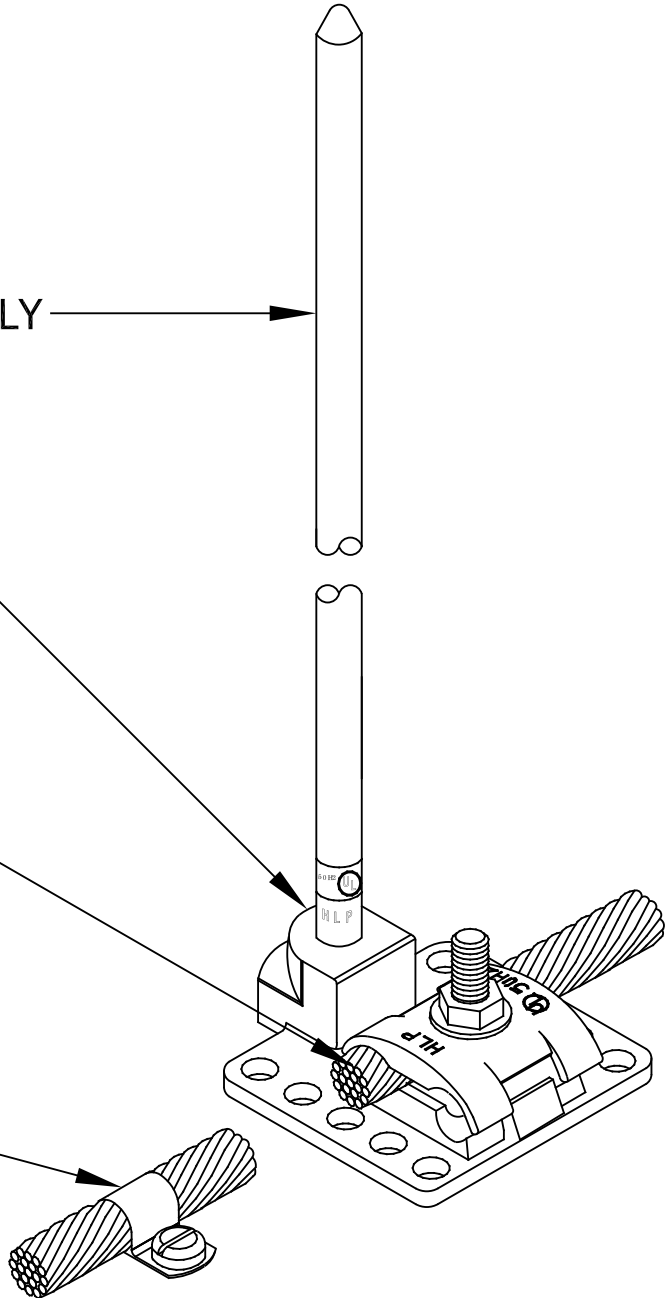

CUAT / ALAT - STYLE GENTLY
TAPERED AIR TERMINAL

UBU - STYLE UNIVERSAL
FLAT SURFACE AIR
TERMINAL BASE
MOUNTED HORIZONTALLY

COPPER OR ALUMINUM,
CLASS I OR CLASS II
LIGHTNING PROTECTION
CONDUCTOR

CCC / ACC - STYLE
CABLE FASTENER