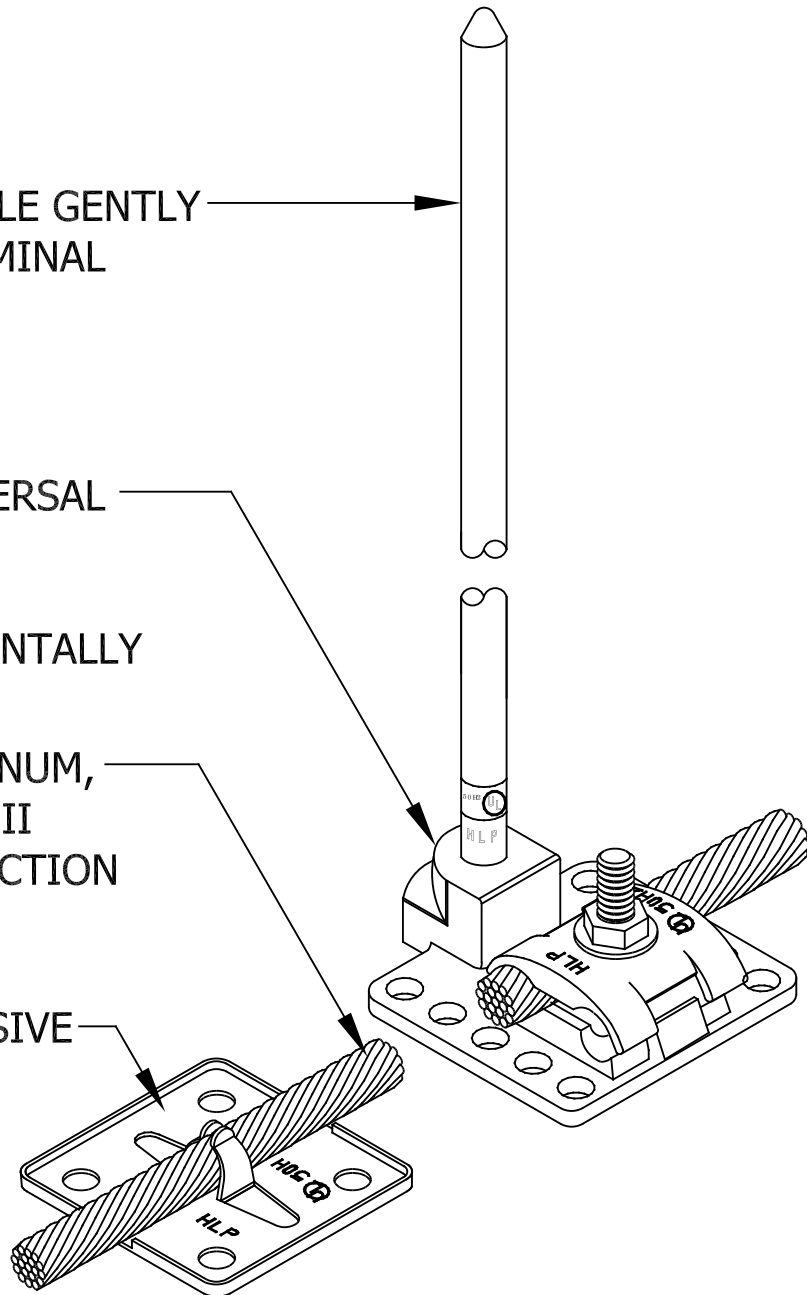

CUAT / ALAT - STYLE GENTLY
TAPERED AIR TERMINAL

UBU - STYLE UNIVERSAL
FLAT SURFACE AIR
TERMINAL BASE
MOUNTED HORIZONTALLY

COPPER OR ALUMINUM,
CLASS I OR CLASS II
LIGHTNING PROTECTION
CONDUCTOR

262 - STYLE ADHESIVE
CABLE FASTENER