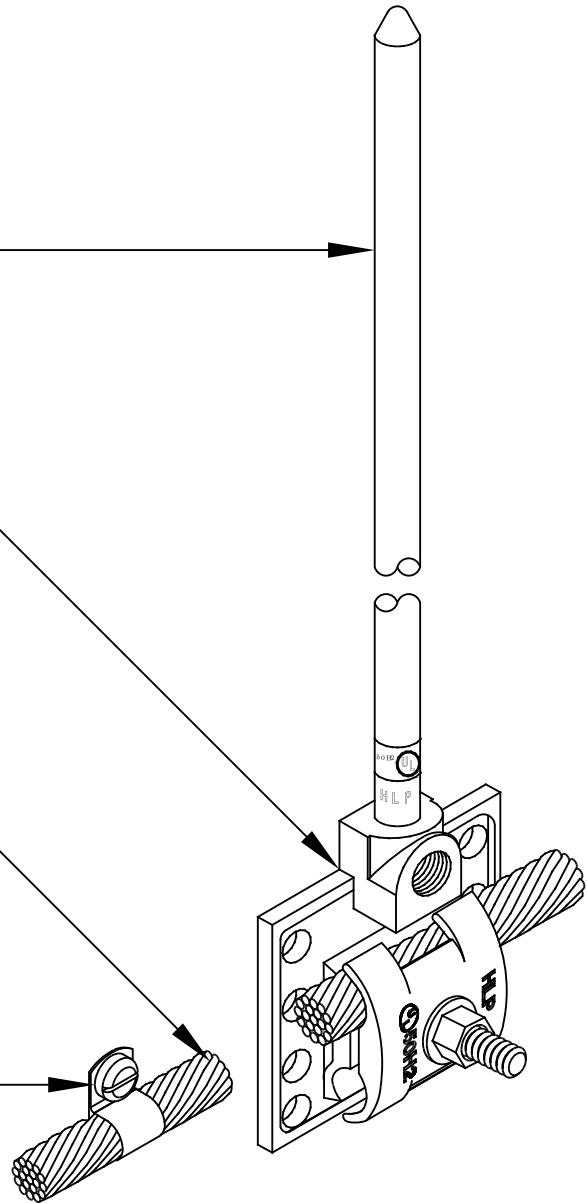

CUAT / ALAT - STYLE GENTLY
TAPERED AIR TERMINAL

UBU - STYLE UNIVERSAL
FLAT SURFACE AIR
TERMINAL BASE
MOUNTED VERTICALLY

COPPER OR ALUMINUM,
CLASS I OR CLASS II
LIGHTNING PROTECTION
CONDUCTOR

CCC / ACC - STYLE
CABLE FASTENER