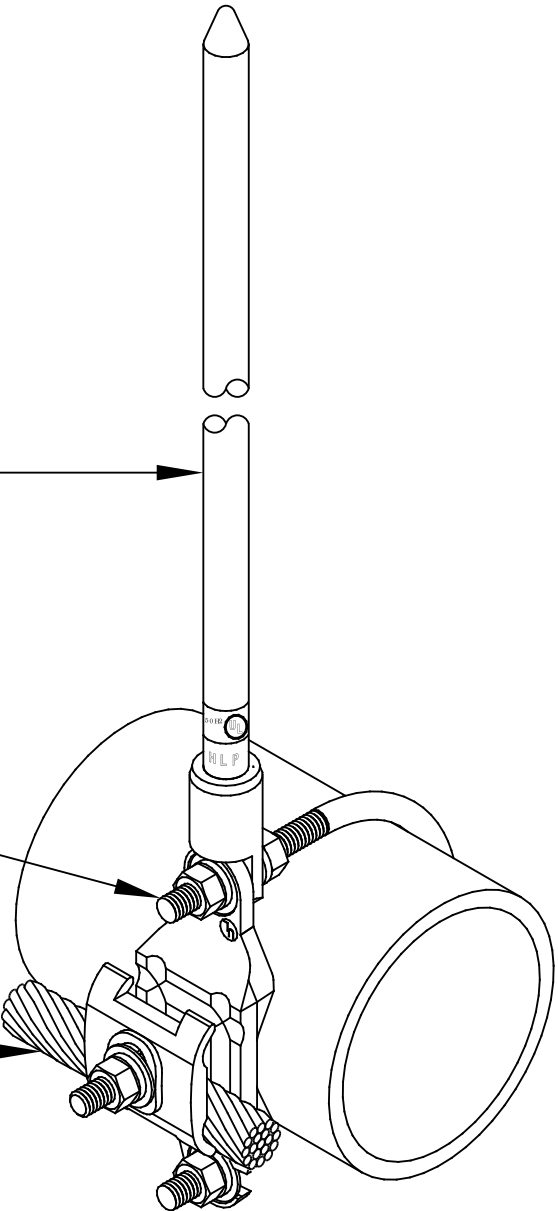

CUAT / ALAT - STYLE GENTLY  
TAPERED AIR TERMINAL

PRB - STYLE PIPE AIR  
TERMINAL BASE

COPPER OR ALUMINUM,  
CLASS I OR CLASS II  
LIGHTNING PROTECTION  
CONDUCTOR