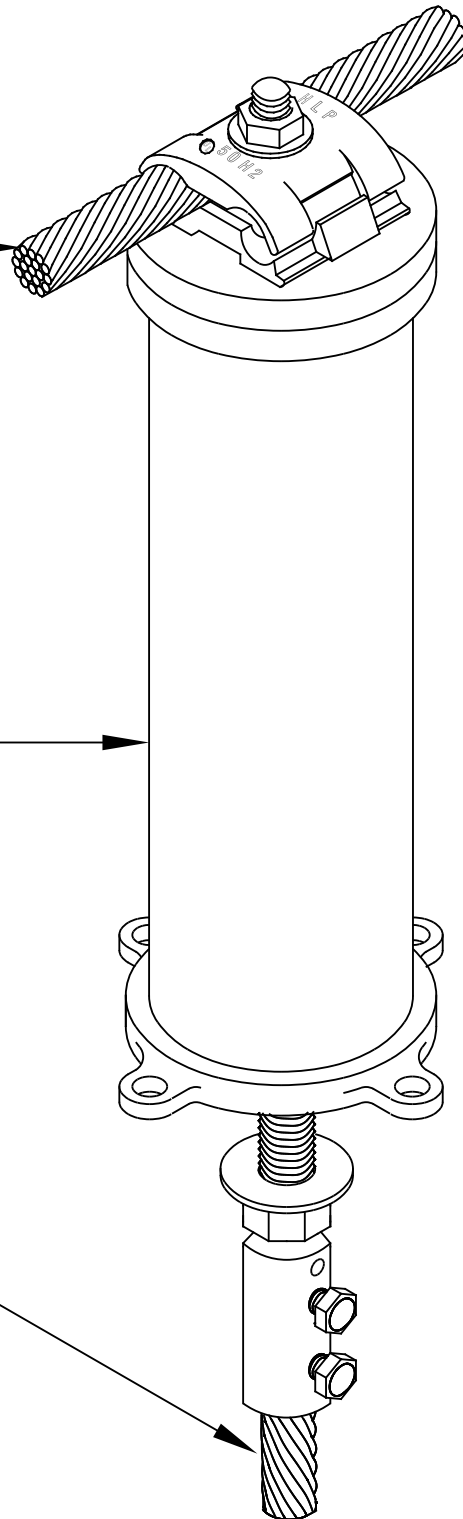

COPPER OR ALUMINUM,
CLASS I OR CLASS II
LIGHTNING PROTECTION
CONDUCTOR

230V - STYLE THRU-ROOF
CONNECTOR

COPPER OR ALUMINUM,
CLASS I OR CLASS II
LIGHTNING PROTECTION
CONDUCTOR

230V - STYLE THRU-ROOF CONNECTOR