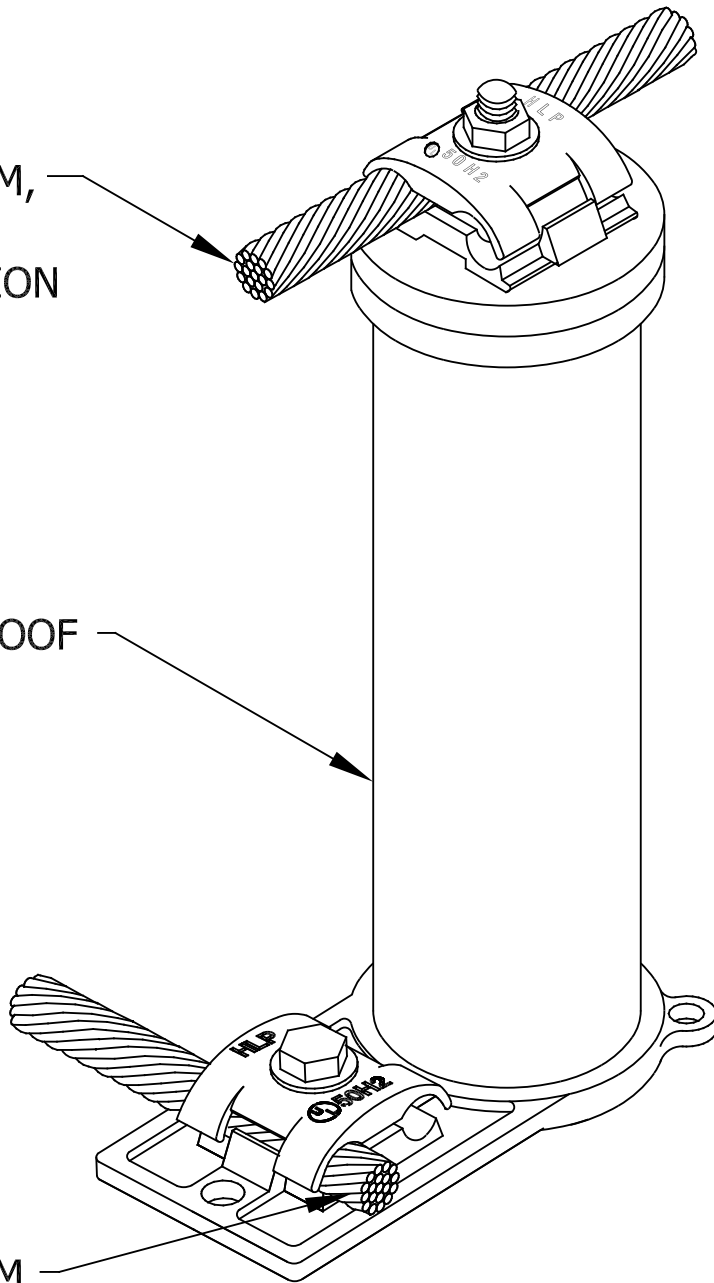

COPPER OR ALUMINUM,
CLASS I OR CLASS II
LIGHTNING PROTECTION
CONDUCTOR

230H - STYLE THRU-ROOF
CONNECTOR

COPPER OR ALUMINUM,
CLASS I OR CLASS II
LIGHTNING PROTECTION
CONDUCTOR

230H STYLE THRU-ROOF CONNECTOR