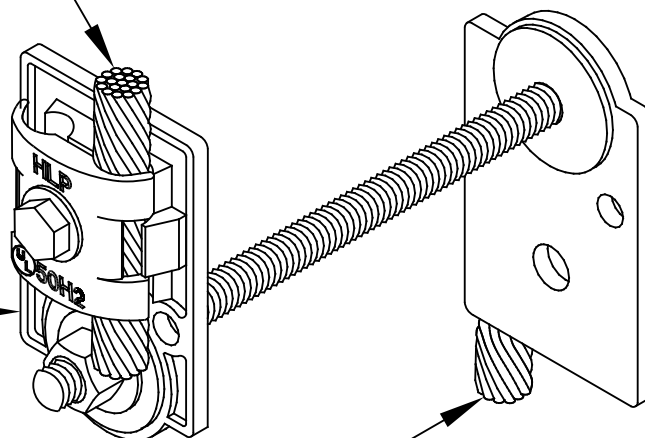

COPPER OR ALUMINUM,  
CLASS I OR CLASS II  
LIGHTNING PROTECTION  
CONDUCTOR

226 - STYLE THRU-ROOF  
CONNECTOR

COPPER OR ALUMINUM,  
CLASS I OR CLASS II  
LIGHTNING PROTECTION  
CONDUCTOR

## 226 - STYLE THRU-ROOF CONNECTOR

HARGER LIGHTNING & GROUNDING

847-548-8700 • 800-842-7437 • [www.harger.com](http://www.harger.com)