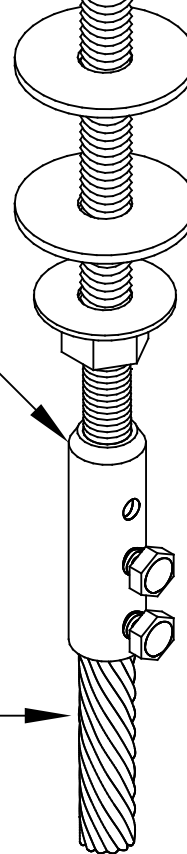

COPPER OR ALUMINUM,  
CLASS I OR CLASS II  
LIGHTNING PROTECTION  
CONDUCTOR

225 - STYLE THRU-ROOF  
CONNECTOR

COPPER OR ALUMINUM,  
CLASS I OR CLASS II  
LIGHTNING PROTECTION  
CONDUCTOR

## 225 - STYLE THRU-ROOF CONNECTOR

HARGER LIGHTNING & GROUNDING

847-548-8700 • 800-842-7437 • [www.harger.com](http://www.harger.com)