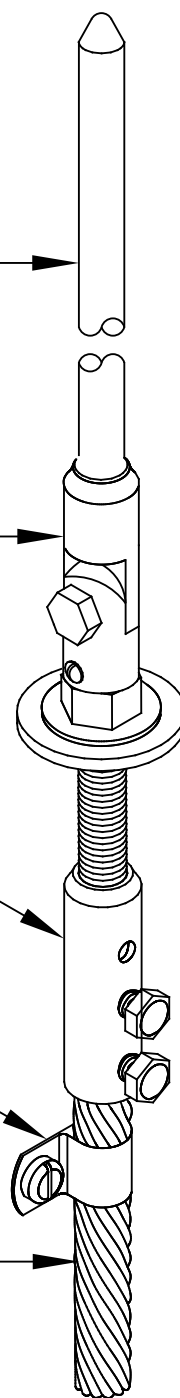

CUAT / ALAT - STYLE GENTLY  
TAPERED AIR TERMINAL

130 - STYLE AIR TERMINAL  
SWIVEL ADAPTER

158-XX - STYLE  
CONCEALED VERTICAL  
AIR TERMINAL BASE

CCC / ACC - STYLE  
CABLE FASTENER

COPPER OR ALUMINUM,  
CLASS I OR CLASS II  
LIGHTNING PROTECTION  
CONDUCTOR