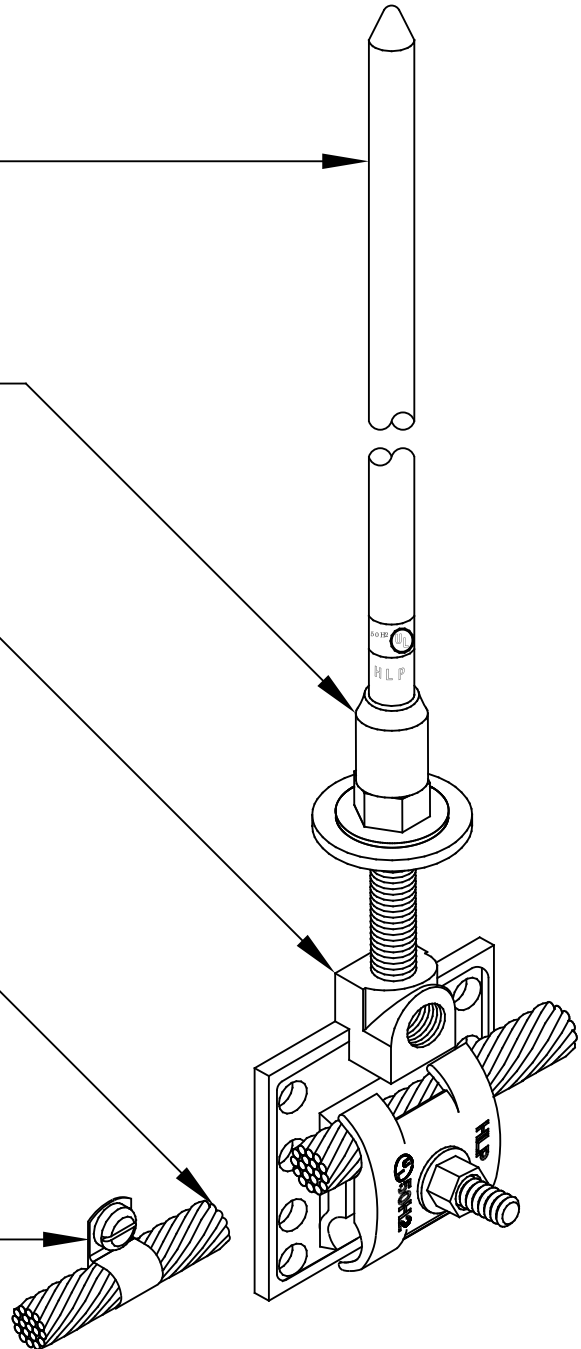

CUAT / ALAT - STYLE GENTLY
TAPERED AIR TERMINAL

120 - STYLE AIR TERMINAL
ADAPTER

155 / 156 - STYLE
UNIVERSAL CONCEALED
AIR TERMINAL BASE
MOUNTED VERTICALLY

COPPER OR ALUMINUM,
CLASS I OR CLASS II
LIGHTNING PROTECTION
CONDUCTOR

CCC / ACC - STYLE
CABLE FASTENER

155 / 156 - STYLE VERTICAL AIR TERMINAL BASE

HARGER LIGHTNING & GROUNDING

847-548-8700 • 800-842-7437 • www.harger.com