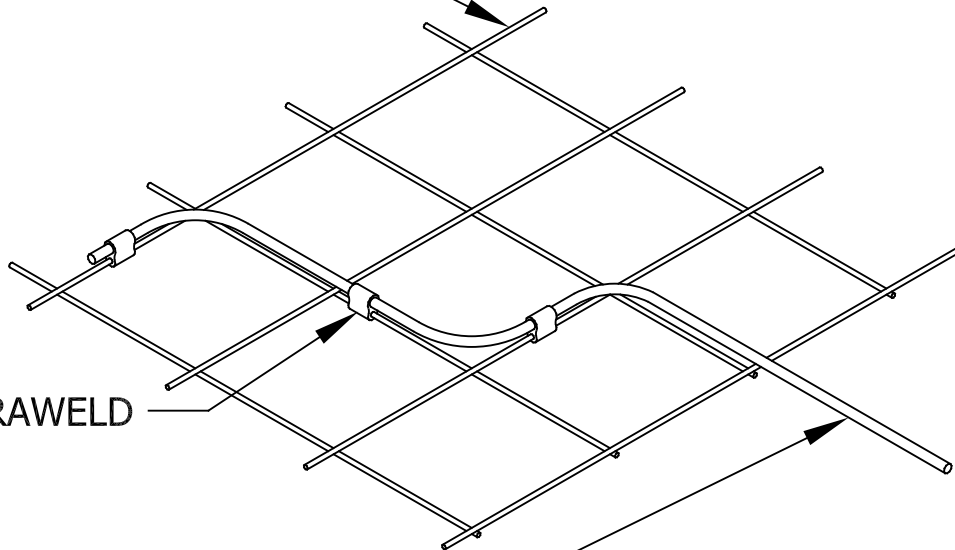

GM STYLE PREFABRICATED
COPPER GROUND MESH

PT STYLE ULTRAWELD
CONNECTION

COPPER GROUND WIRE

WIRE TO GROUND MAT DETAIL

HARGER LIGHTNING & GROUNDING

847-548-8700 • 800-842-7437 • www.harger.com