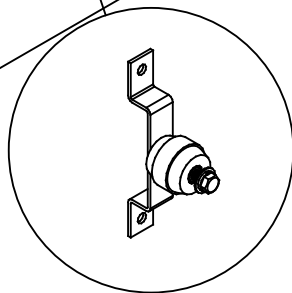

CUxxEL90 90°
Copper Elbow

CUxxEL90FL 90°
Copper Elbow

CUxxSPL Copper Splice Plate

WBKT1KIT, Bracket and
Insulator

TYPICAL PERIMETER GROUND BUS LAYOUT

HARGER LIGHTNING & GROUNDING

847-548-8700 • 800-842-7437 • www.harger.com