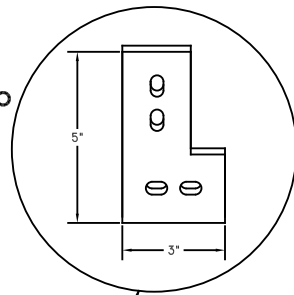

CUxxEL90 90°
Copper Elbow

CUxxEL90FL 90°
Copper Elbow

CUxxSPL Copper Splice Plate

WBKT1KIT, Bracket and
Insulator

TYPICAL PERIMETER GROUND BUS LAYOUT

HARGER LIGHTNING & GROUNDING

847-548-8700 • 800-842-7437 • www.harger.com