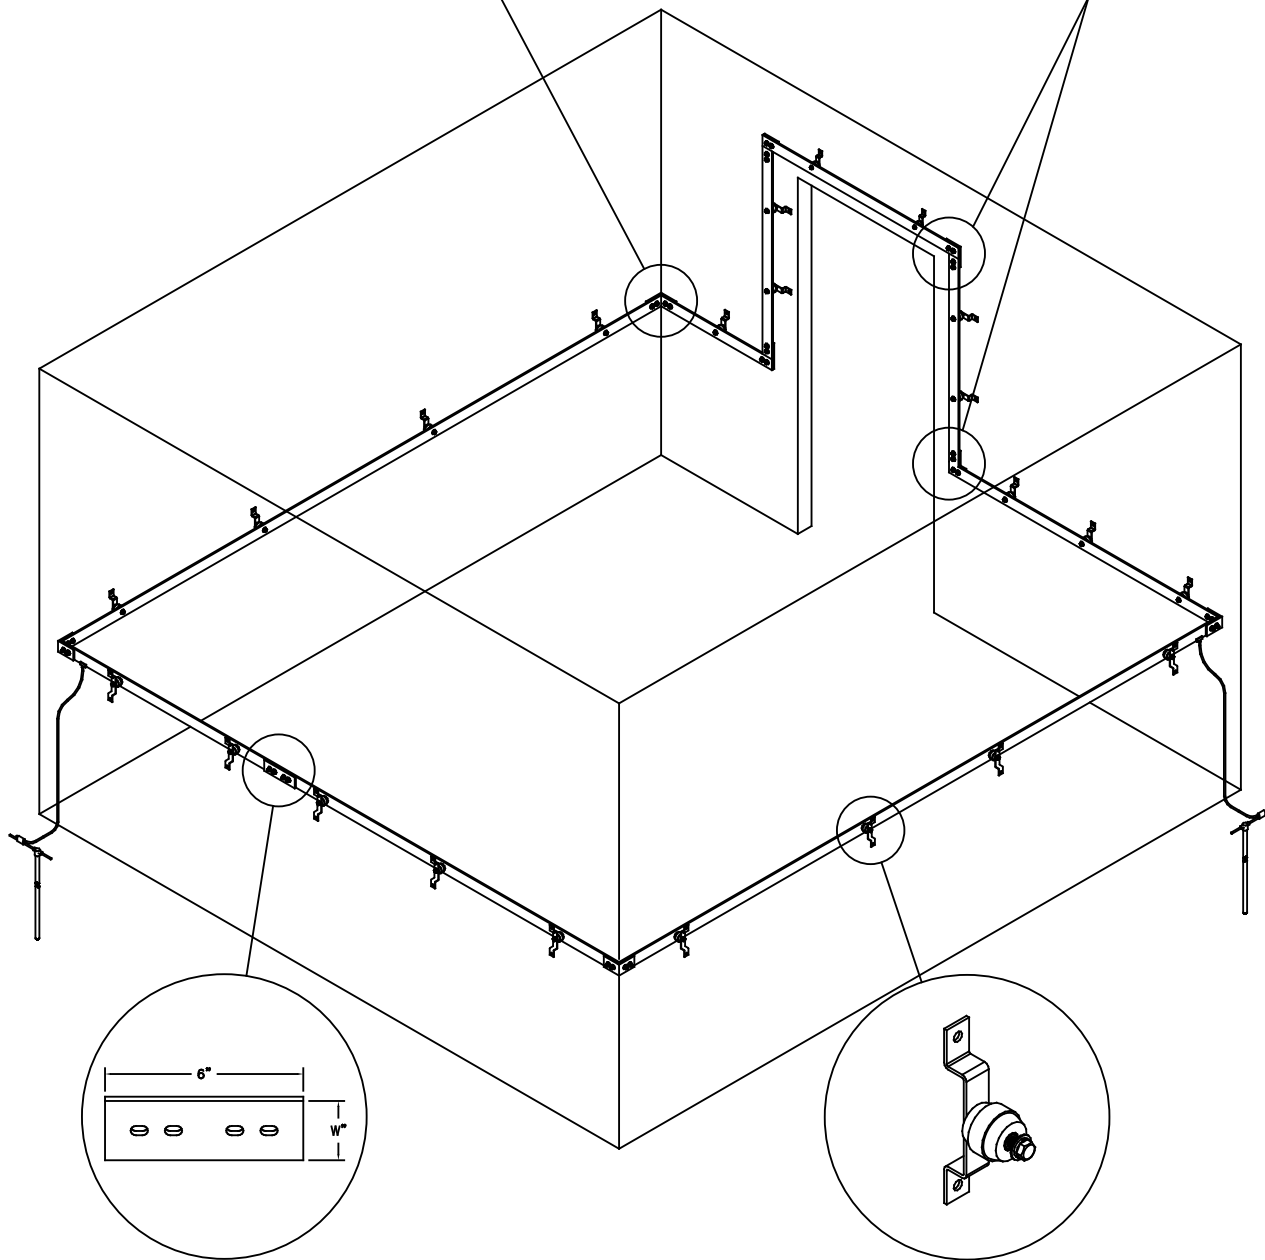

CUxxEL90 90°
Copper Elbow

CUxxEL90FL 90°
Copper Elbow

CUxxSPL Copper Splice Plate

WBKT1KIT, Bracket and
Insulator

TYPICAL PERIMETER GROUND BUS LAYOUT

HARGER LIGHTNING & GROUNDING

847-548-8700 • 800-842-7437 • www.harger.com