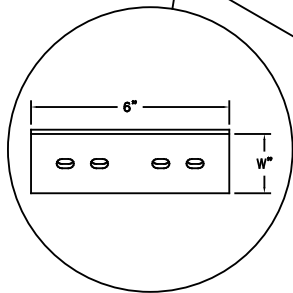

CUxxEL90 90°
Copper Elbow

CUxxEL90FL 90°
Copper Elbow

CUxxSPL Copper Splice Plate

WBKT1KIT, Bracket and
Insulator

TYPICAL PERIMETER GROUND BUS LAYOUT

HARGER LIGHTNING & GROUNDING

847-548-8700 • 800-842-7437 • www.harger.com