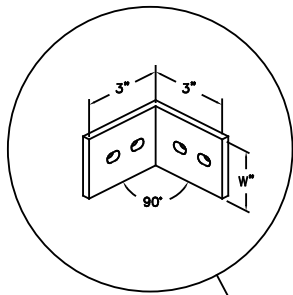

CUxxEL90 90°
Copper Elbow

CUxxEL90FL 90°
Copper Elbow

CUxxSPL Copper Splice Plate

WBKT1KIT, Bracket and
Insulator

TYPICAL PERIMETER GROUND BUS LAYOUT

HARGER LIGHTNING & GROUNDING

847-548-8700 • 800-842-7437 • www.harger.com