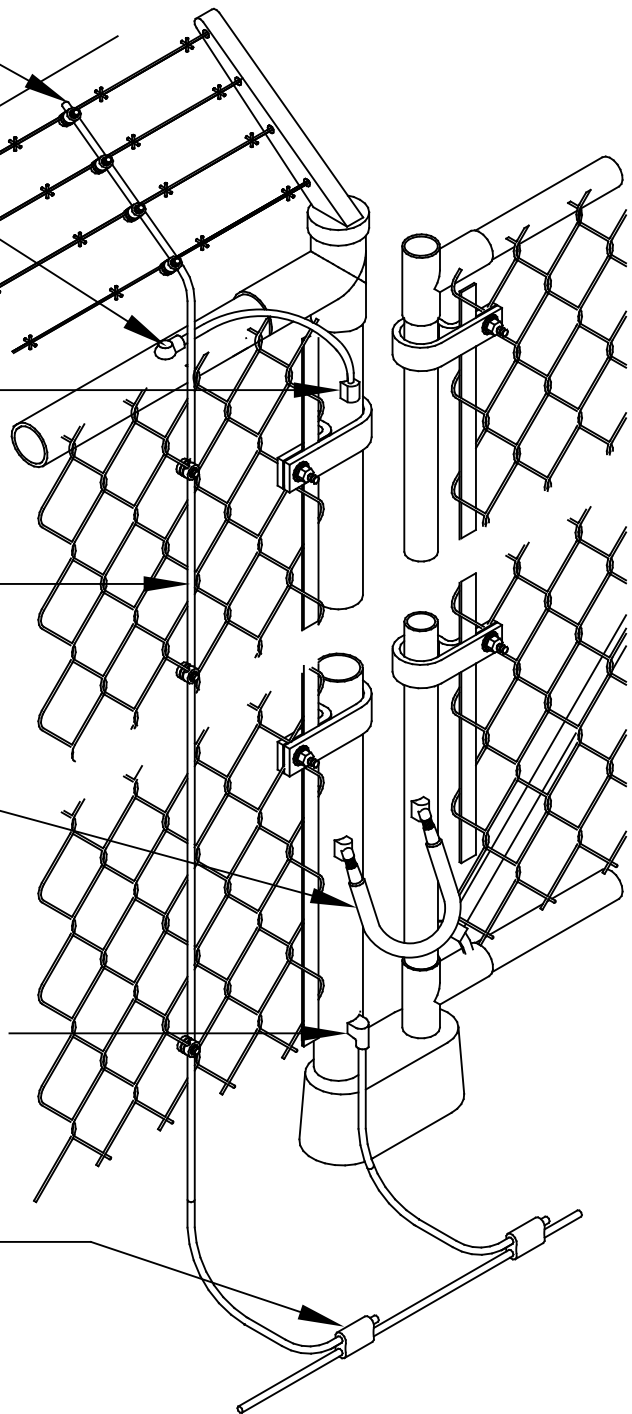

NO. FGC2, FENCE
GROUNDING CLAMP

NO. HD SYLE ULTRAWELD
CONNECTION

NO. VU STYLE ULTRAWELD
CONNECTION

COPPER LIGHTNING
PROTECTION OR
GROUNDING CONDUCTOR

NO. GJX STYLE GATE JUMPER
WITH VA STYLE ULTRAWELD
CONNECTION

CONNECT GROUND CONDUCTOR
TO POST WITH VA STYLE
ULTRAWELD CONNECTION

CONNECT FENCE BONDING
CONDUCTOR TO GROUND
CONDUCTOR WITH PT STYLE
ULTRAWELD CONNECTION

TYPICAL FENCE & GATE BONDING DETAIL

HARGER LIGHTNING & GROUNDING