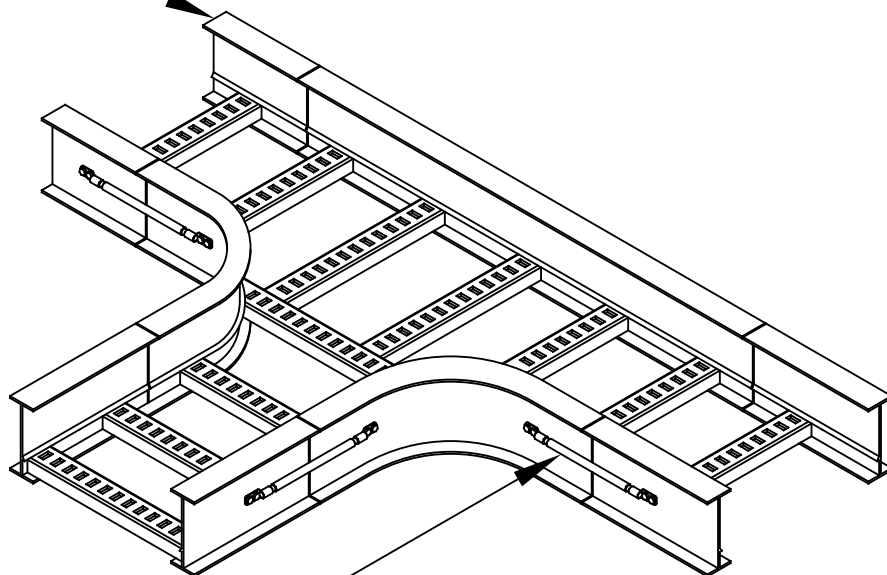

CABLE TRAY

NO. GJ67G102A1/4KIT,
INSULATED GROUND JUMPER
WITH MOUNTING HARDWARE

GJ67G102A1/4KIT GROUND JUMPER

HARGER LIGHTNING & GROUNDING

847-548-8700 • 800-842-7437 • www.harger.com